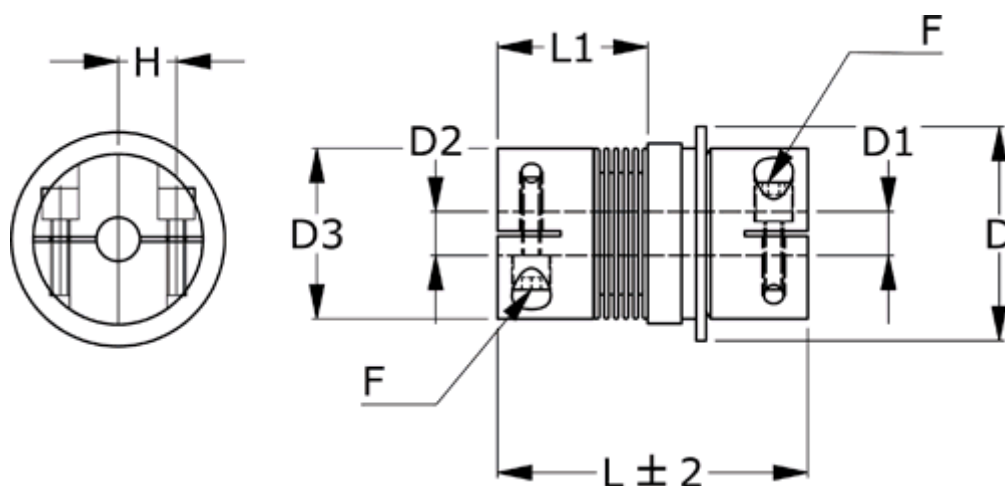

# Data Sheet

Article number: 335010801131822D2

Description: Safety coupling BKK 080 multiposition  
Length 113 mm, bore 18/22 mm, TKn max 80 NM

## Measures

D = 94  
D1 = 22  
D2 = 18  
D3 = 82.0  
F = M10  
H = 28.0  
L = 113  
L1 = 57.5

Nom. torque NM (TKn) = 80NM overload torque range 2  
Position engagement = C = Synchronous  
s = 2.0